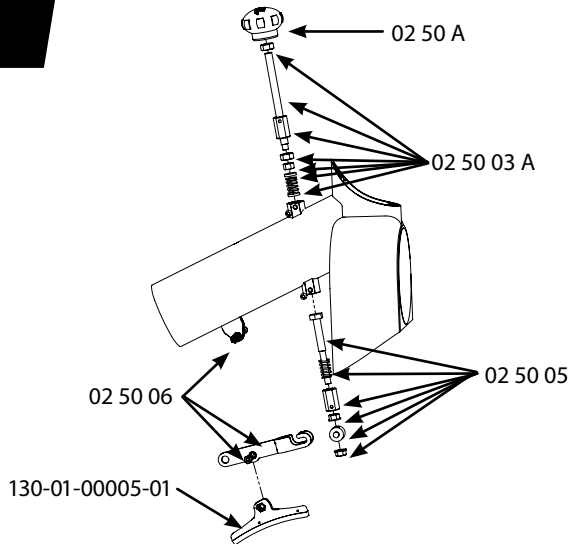

SPARE PARTS

Matrix IC2

DRIVE GEAR PARTS

BRAKE PARTS

SPARE PARTS

FLYWHEEL

HANDLEBAR

SPARE PARTS

CHAIN GUARD

FRAME

SPARE PARTS

POP PIN ADJUSTMENT KNOBS

SPARE PARTS

SADDLE SUPPORT

PEDALS

SPARE PARTS

REAR STABILIZER

140-02-00020-01

FRONT STABILIZER

140-02-00021-01