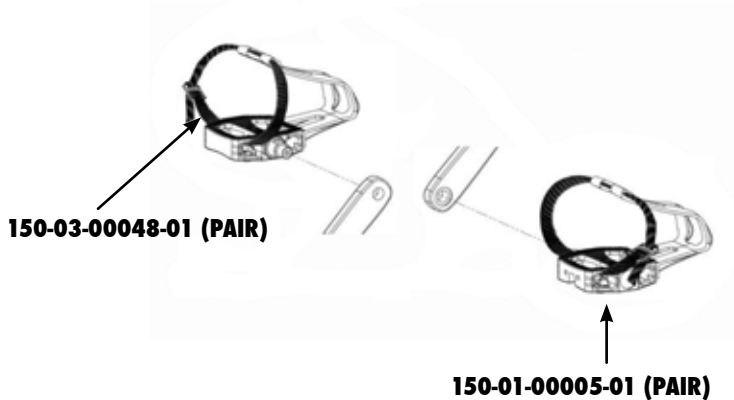

CHAIN GUARD

FRAME

SPARE PARTS

POP PIN ADJUSTMENT KNOBS

SPARE PARTS

SADDLE SUPPORT

PEDALS

SPARE PARTS

REAR STABILIZER

140-02-00020-01

FRONT STABILIZER

140-02-00021-01